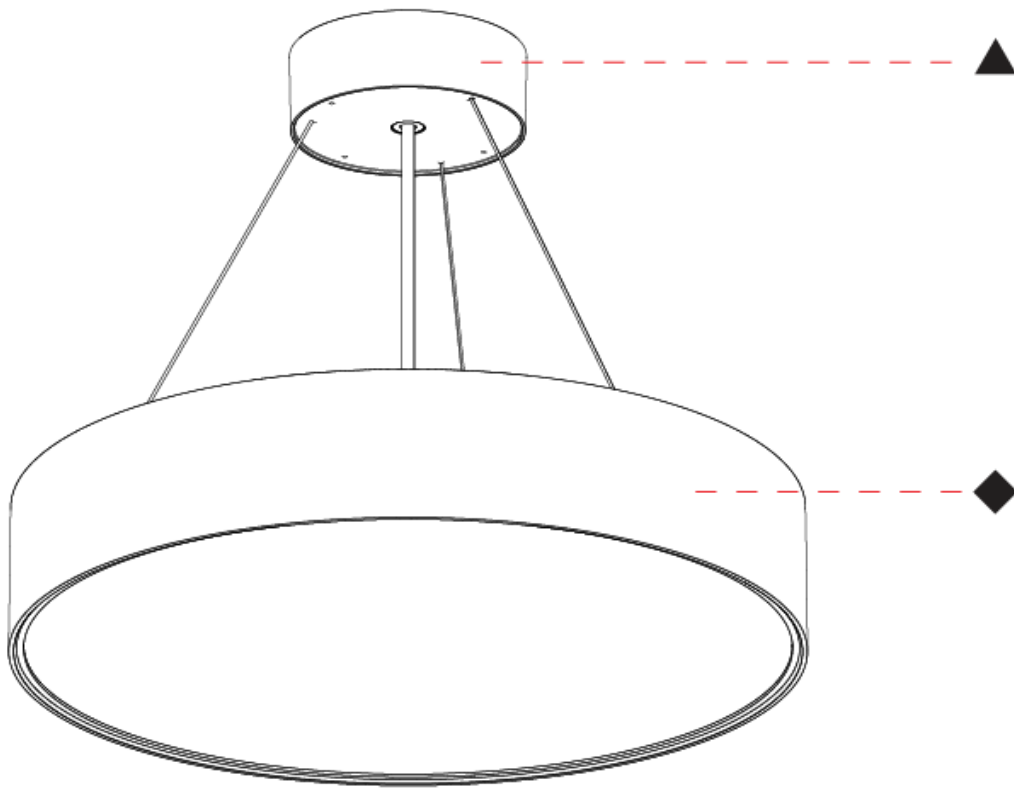

SIGN EVO SUSPENSION

A3001114-

PROJECT	_____
TYPE	_____
SPECIFIER	_____
QUANTITY	_____
DATE	_____

A