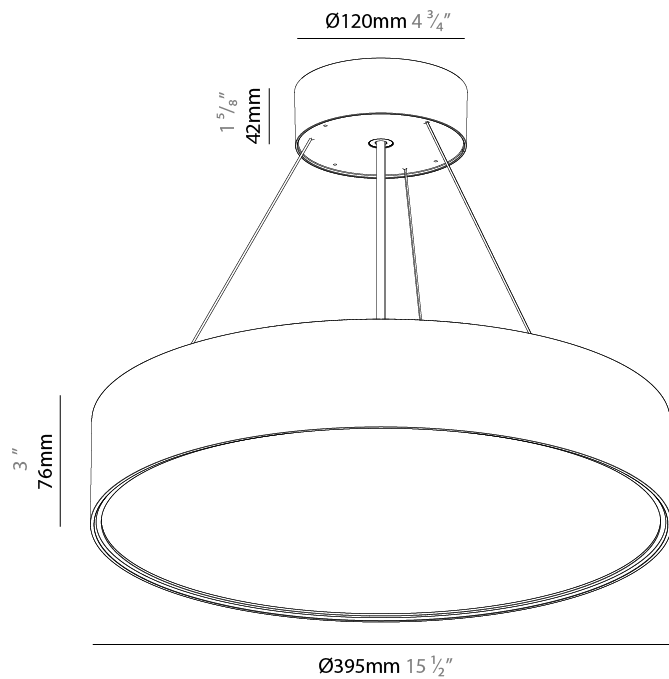

1. To build a product code in our configurator select the specify button on the base model # product page
2. To build a manual product code on this datasheet choose from the options listed below in blue font and add the suffix to the base model #

GENERAL

Series: Sign EVO
Partner: Prolicht
Division: Architectural
Installation: Suspension
Product Type: Pendant
Mounting Location: Ceiling
Light Distribution: Direct

PHYSICAL

Shape: Round
Diameter (mm): 395
Diameter (in): 15 1/2
Height (mm): 82
Height (in): 3 1/4
Weight (kg): 4.2
Diffuser: [PMMA - Opal](#) / [Microprism](#) / [Clear Microprism](#)
Fixture Finish: [SSR / BKV / CWI / CRY / HAB / UFT / ITA / RUA / FTG / MYG / LOD / PUS / FRO / FUP / KIA / POP / BLS / SPG / MEY / GOH / CHC / COM / ABZ / JAG / OBR / MOS / ROR](#)
Fixture Material: [PMMA](#) / [Extruded Aluminum](#) / [Steel](#)
Cable Details: [2000mm](#) or [6000mm](#) [Transparent Cable](#)

ELECTRICAL

Lamp Type: LED (Zhaga Standard)
Input Wattage (W): 10.3
Total Output Wattage (W): 9.1
Dimming: Non-Dimmable
Driver Included: Yes
Driver Location: Integrated
Driver Type: Constant Current - Universal
Driver Class: Class 2
Input Voltage (V): 120
Constant Current (MA): 700mA

LED

[Color Temperature (°K): 2700 / 3000 / 3500 / 4000](#)
Max. Delivered Lumen (lm): Max 1616
Nominal Lumen (lm): Max 1868
CRI: >90 CRI
Lamp Life (hrs): 50000

OPTICAL

RATINGS AND CERTIFICATIONS

Certified By: Certified for North American Standards
IP rating: IP40
Glare Rating: ≤ 19